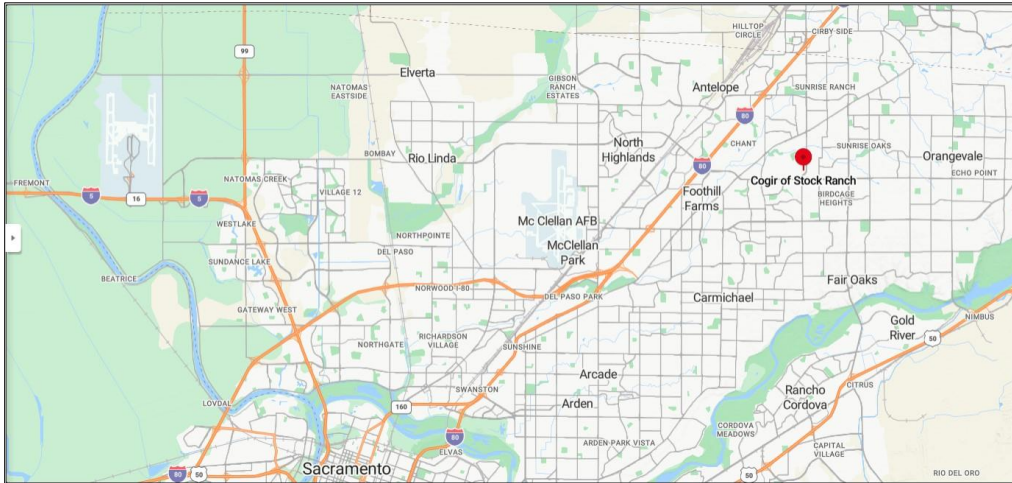

DIRECTIONS to COGIR of STOCK RANCH
7418 Stock Ranch Rd, Citrus Heights

From Bay Area

I-80 East toward Sacramento Exit 98 Elkhorn/Greenback Lane
 Turn right onto Greenback Lane Drive 2 miles and turn Left onto Fountain Square Drive
 Pass the Post Office and at Roundabout take the right exit onto Stock Ranch Road
 Destination is on the right in less than ½ mile. Park on curb or any unmarked, uncovered space.

From Stockton

CA-99 North to Sacramento. Take the Ramp for I-80 East Business Route, then Exit 98 as above.

From Reno

I-80 West toward Sacramento Exit 102 Riverside Ave toward Auburn Blvd
 At end of offramp, turn Left and go over the freeway. Riverside Ave becomes Auburn Blvd.
 Continue South on Auburn Blvd. for about 2 miles. At the Sylvan Corners intersection at Old Auburn Rd., the name changes to Sylvan Road. Continue South on Sylvan Rd about ¾ mile.
 Turn Right onto Stock Ranch Rd. Destination is immediately on the left.

From Chico

CA-99 South to CA-70 South. Exit 17 to Highway 65 toward Roseville.
 Exit 102 Riverside Ave. Turn left at end of offramp and follow directions as from Reno.

Map below: Sunday at Coop's